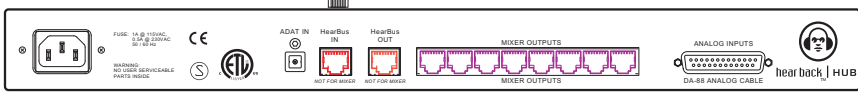

## hear back™ HUB

**UP TO 32 HUBS/  
256 MIXERS**

*Optional*