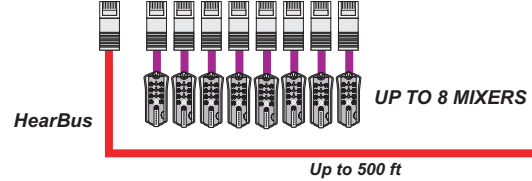

## hear back™ HUB

**UP TO 32 HUBS/  
256 MIXERS**

*Optional*