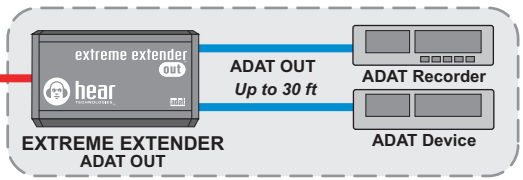

## hear back™ HUB

**UP TO 32 HUBS/  
256 MIXERS**

*Optional*