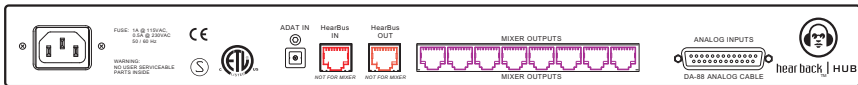

## hear back™ HUB

**UP TO 32 HUBS/  
256 MIXERS**

*Optional*