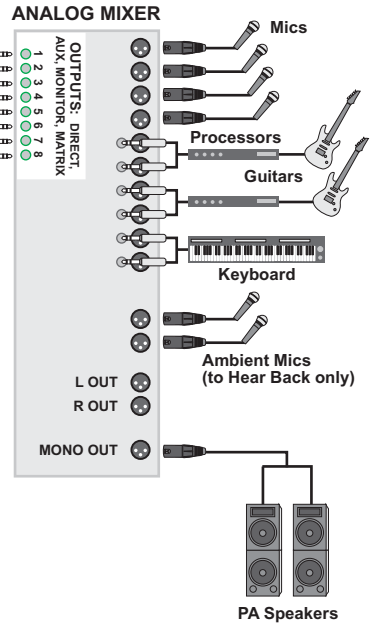

## STAGE HUB MASTER

Up to 500 ft

UP TO 8 MIXERS

Mixer Cables  
Up to 200 ft

PA Speakers

Multiple high impedance ear buds  
may be used for choir members

UP TO 32 HUBS/  
256 MIXERS

HearBus  
Up to 500 ft