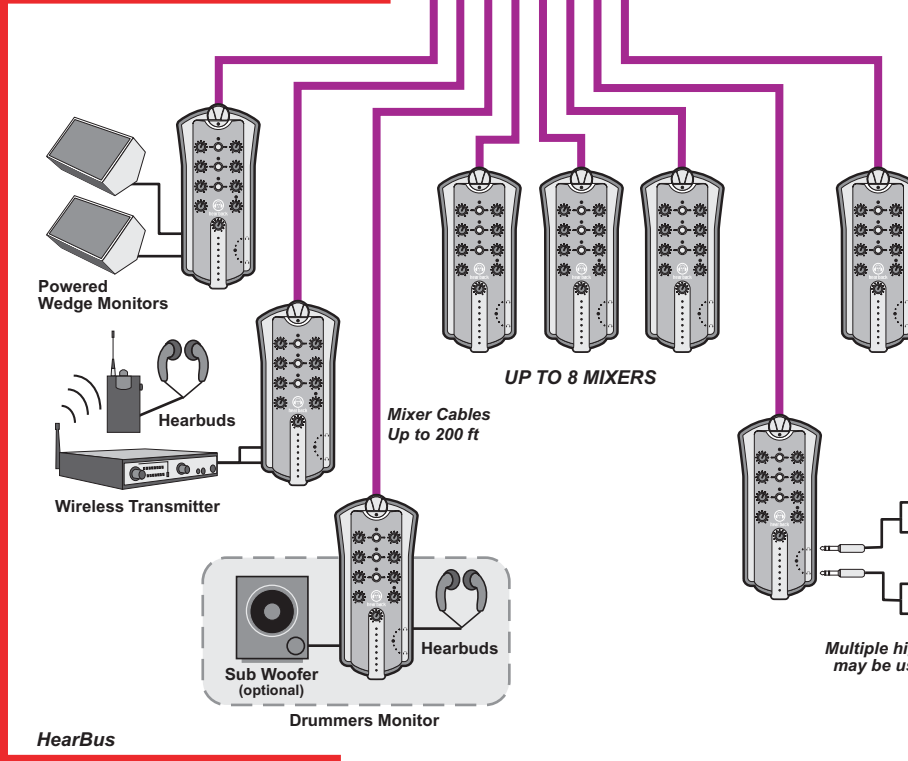

## hear back™ FOH HUB

HearBus  
Up to 500 ft

## STAGE HUB MASTER

Up to 500 ft

UP TO 8 MIXERS

Mixer Cables  
Up to 200 ft

PA Speakers

Multiple high impedance ear buds  
may be used for choir members

UP TO 32 HUBS/  
256 MIXERS

HearBus  
Up to 500 ft

UP TO 8 MIXERS