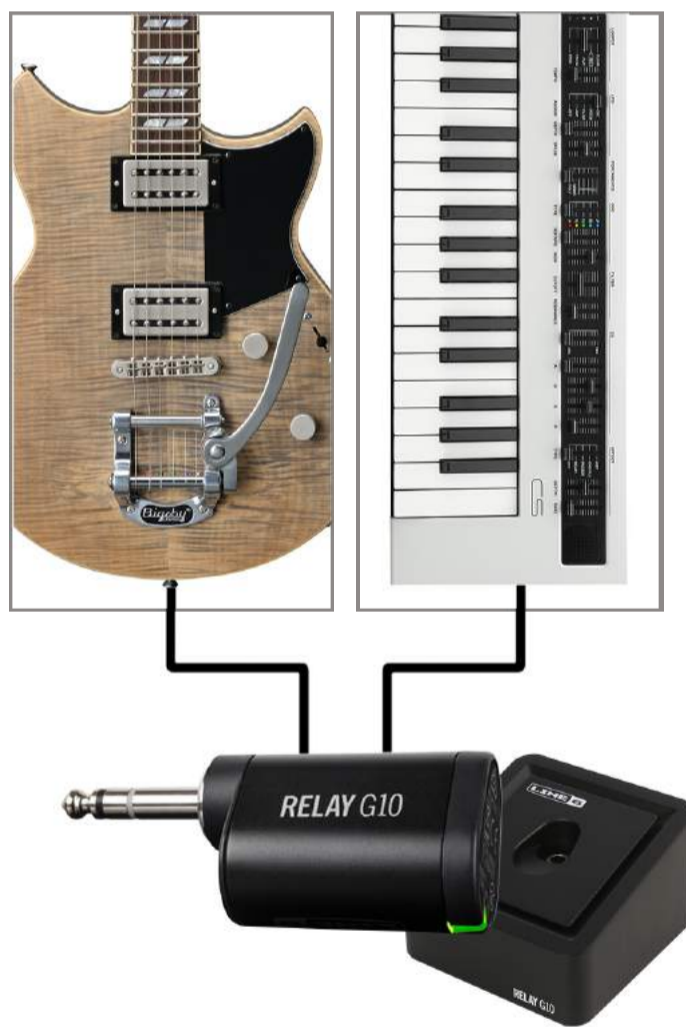

Break Free from wires and cables and Create music!

Buy a Yamaha reface OR a Yamaha Revstar AND a Line 6® Relay® G10 wireless system, get a \$100 rebate! Here's how it works:

- Purchase a Yamaha reface mobile mini keyboard (any model) and a Line 6 Relay G10 wireless system between 4/1/17–6/30/17, receive a \$100 rebate*
- Purchase a Yamaha Revstar electric guitar (any model) and a Line 6 Relay G10 wireless system between 4/1/17–6/30/17, receive a \$100 rebate*

Reface mobile mini keyboards let you create your sound any place, any time.

Inspired by custom bikes and Japanese engineering heritage, **Revstar** electric guitars are tuned up, stripped down and as individual as the guitarists that play them. "Meet Your Other Half."

Relay G10 is the world's easiest instrument wireless system. Just plug in and it works automatically – no additional setup required.**

Buy This:	And This:	Get This:
Reface: CP, CS, DX or YC	Line 6 Relay G10 Wireless System	\$100 Rebate
OR This:		
Revstar: RS320, RS420, RS502, RS502T, RS620, RS720B, RS820CR or RSP20CR		